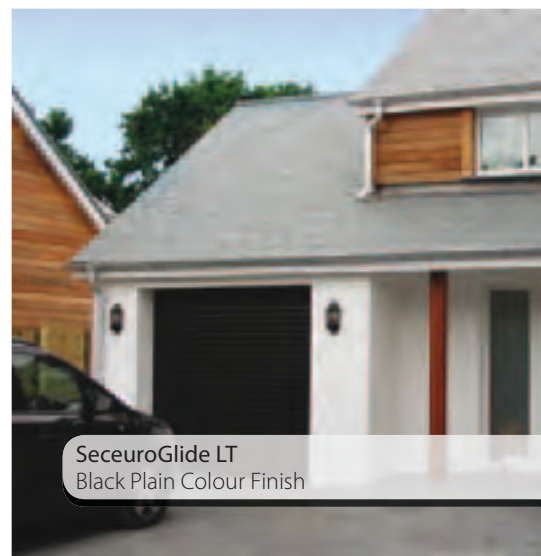

SeceuroGlide LT
Black Plain Colour Finish