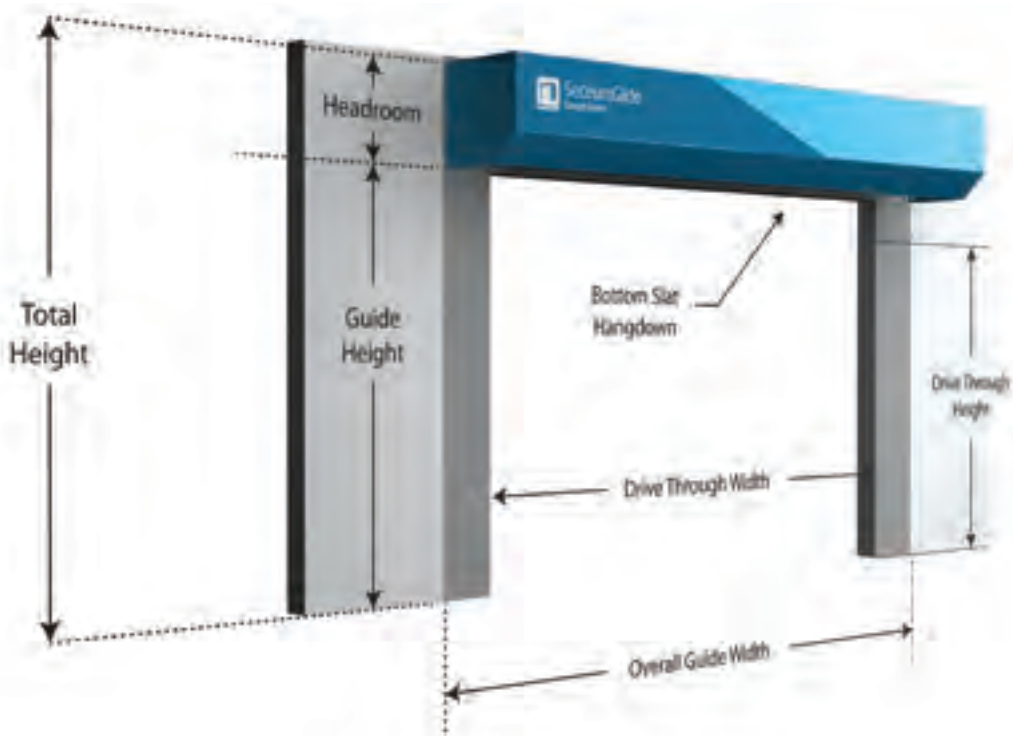

How to measure for your garage door.

Fitting Requirements

Headroom requirements

- SeceuroGlide and SeceuroGlide Excel require a minimum of 300 mm headroom for doors up to 2500 mm in opening height and 350 mm headroom for door up to 3500 mm opening height
- SeceuroGlide Manual requires a minimum headroom of 300 mm
- SeceuroGlide Compact requires just 205 mm headroom for doors with an opening height up to 2150 mm

External doors

In applications where the door is installed externally the remote control system must be installed either inside the garage or in a waterproof box (not included).

The bottom slat transmitter must always be installed on the internal face of the door and is not suitable for applications where it will be exposed to weather or excessive moisture due to condensation.

SeceuroGlide Excel restrictions

SeceuroGlide Excel is not available as supply only as it must be installed by a trained installer. SeceuroGlide Excel can not be installed externally. The door must be installed so that the entire coil is above the opening. The low level external override option is not available for SeceuroGlide Excel. In cases where the garage door is the only means of entry to the garage a battery backup will be required. All SeceuroGlide Excel doors are supplied with 90 mm guide rails as standard.

Extreme weather conditions

High winds and high temperatures on double doors can cause increased deflection of the door. It is the installer's responsibility to ensure that the door is spaced off the wall sufficiently to allow for door movement during these extreme weather conditions.

Measuring your garage door

Watch our how to measure your garage door video at www.sws.co.uk/qr/d16b2f