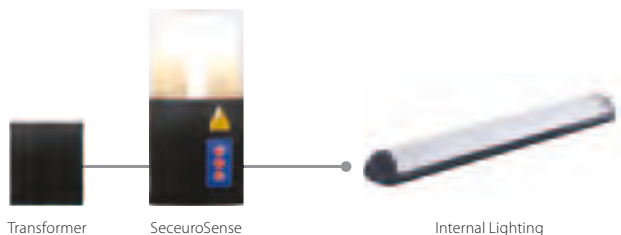

Internal Lighting