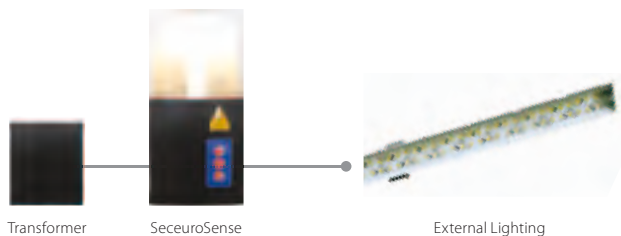

Lighting Options

External Lighting